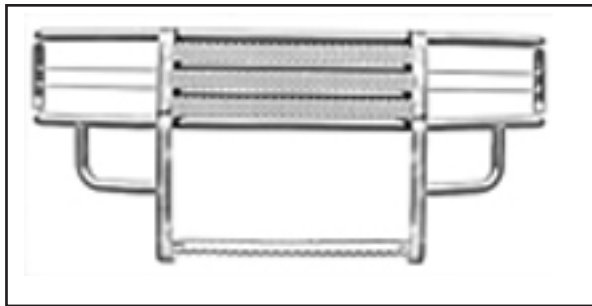

Chevy CK Pickups 1500 '88 - '98

Chevy Surburban '92 - '99

Chevy Tahoe '95 - '99

GMC CK Pickups 2500/3500 '92 - '00

GMC CK Pickups 1500 '88 - '98

GMC Yukon '95 - '99

Diagram 1

Parts List:

1 - Rancher Grille Guard	4 - 1/2" x 1 1/2" HH Bolts
1 - Driver Top Bracket #680-5	4 - 1/2" Lock Washers
1 - Passenger Top Bracket #680-6	4 - 1/2" Hex Nuts
1 - Driver Bottom Bracket #680-7	8 - 1/2" Flat Washers
1 - Passenger Bottom Bracket #680-8	

1. Remove the contents from the box and check for missing pieces or damage. If parts are missing or damaged, contact the original place of purchase. Read the instructions completely before beginning. Two people are strongly recommended for this install.
2. Install the Driver Top Bracket #680-5 and Passenger Top Bracket #680-6: To install driver top bracket #680-5 place bracket behind bumper and push bracket into place between chrome bumper and factory grille. The driver top bracket #680-5 will clip close to the frame opening on the bumper.
 - A. Repeat above procedure for the passenger top bracket #680-6
3. Install the Driver Bottom Bracket #680-7 and Passenger Bottom Bracket #680-8: To install the driver bottom bracket #680-7 remove driver side bottom bumper bolt above the tow hook. Place the factory bolt through the driver bottom bracket #680-7 into the bumper. Hand tighten at this time.
 - A. Repeat above procedure for the passenger bottom bracket #680-8.
4. Attach the Grille Guard to the mounting brackets: Using two people align the grille guard tabs with the brackets. Attach the Grille Guard to the brackets using (1) 1/2" x 1/14" hex head bolts, (2) 1/2" flat washers, (1) 1/2" lock washers and (1) 1/2" hex nuts per bracket. Hand tighten all bolts at this time. Align Rancher Grille Guard and tighten all bolts.